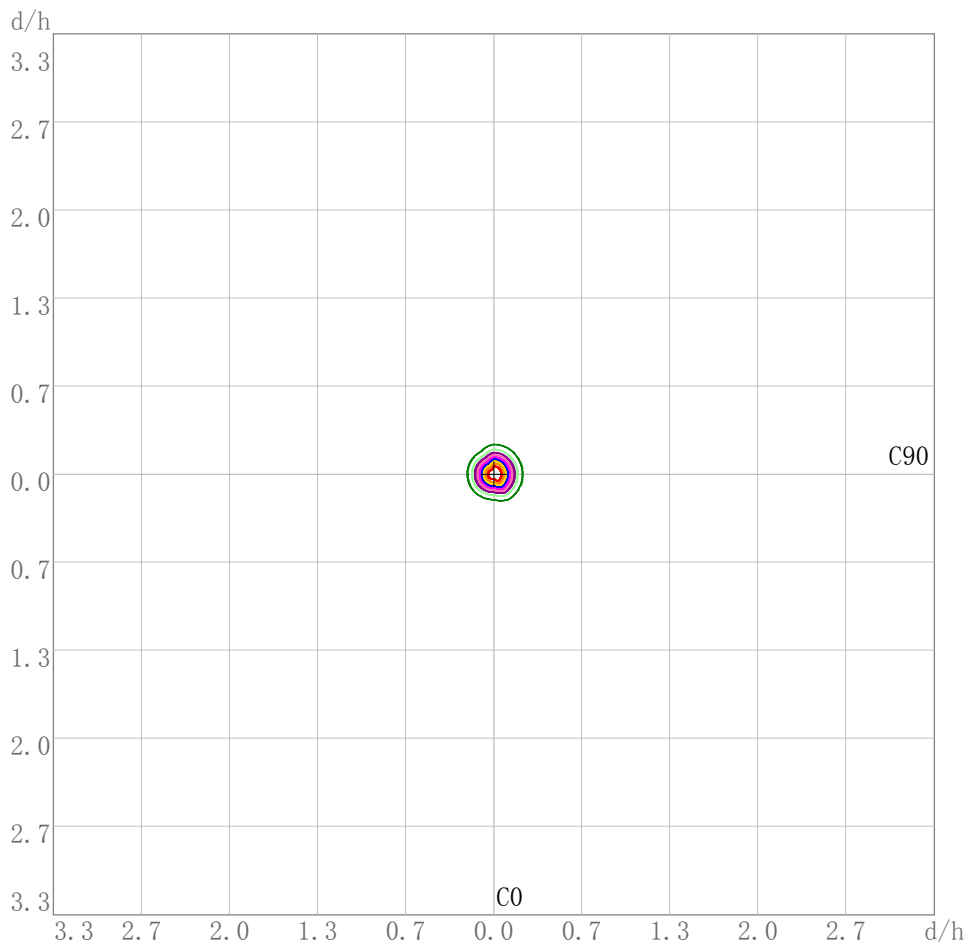

IES Indoor Report

Photometric Filename: OJL208-5W-3000K-Ra80-12-NEGRO-White.IES

Indoor Luminaire Photometric Data

Description Information

Luminary Name: OJL208-5W-3000K-Ra80-Whi12° -NEGRO		Lum. Catalog: LED Gnille Light	Test ID:
Lamp Name: CREE MHB-A-5050		Lamp Catalog: MHB	Test Date: 2021/06/22
Manufacture: Raynice		Shld. Ang(°): 12	Test Machine: GON-2000
Test Lab: Raynice		Frequency(Hz): 60	Lamp CCT(K): 3000 Ra: 80
Lum. Size (W*L*H): 0.000m*0.000m*0.000m		Lum. Area (m2): 0.000	Lum. W (kg): 0.010
Test System: C, γ	Test Step: C=30.0 γ =1.0	Temp. (°C): 25	Humidity (%): 60.0

Character Parameter

Lamp Speciality Parameter		Luminaire Speciality Parameter	
Rated Flux(lm): 1.000	Luminary Flux(lm): 374.048	Field Angle(10%Imax): 23.9(°)	
Rated Power(W): 5	Luminary Efficiency: 37404.76%	Down Lumens&Percent: 364.421lm 97.43%	
Rated Voltage(V): 9	Luminary EER(lm/W): 54.967	Up Lumens&Percent: 9.626lm 2.57%	
Tested Power(W): 6.805	Max. Candela(cd): 4229.690	S/MH: C0_a180=0.235 C90_270=0.235	
Lamps' Inside: 1	Max Cand@Ang.(°): C=0.0 γ =0.0	CIE Type: Semi-Direct	
Tested Electrics(V, A, pf): 118.4, 0.058, 0.988		Beam Angle(50%Imax): 13.6(°)	ErP Φ use(90°): 342.632lm
Lamp Size(W*L*H): 0.000m*0.000m*0.000m		Left=-5.9°, Right=7.6°	IRF (%): 2436.996

Plane ISO-Illuminance Curve

- Curves:
unit:lx
- [EMax] =469.966
 - [EMax*90%]=422.969
 - [EMax*80%]=375.972
 - [EMax*70%]=328.976
 - [EMax*60%]=281.979
 - [EMax*50%]=234.983
 - [EMax*40%]=187.986
 - [EMax*30%]=140.990
 - [EMax*20%]=93.993
 - [EMax*10%]=46.997