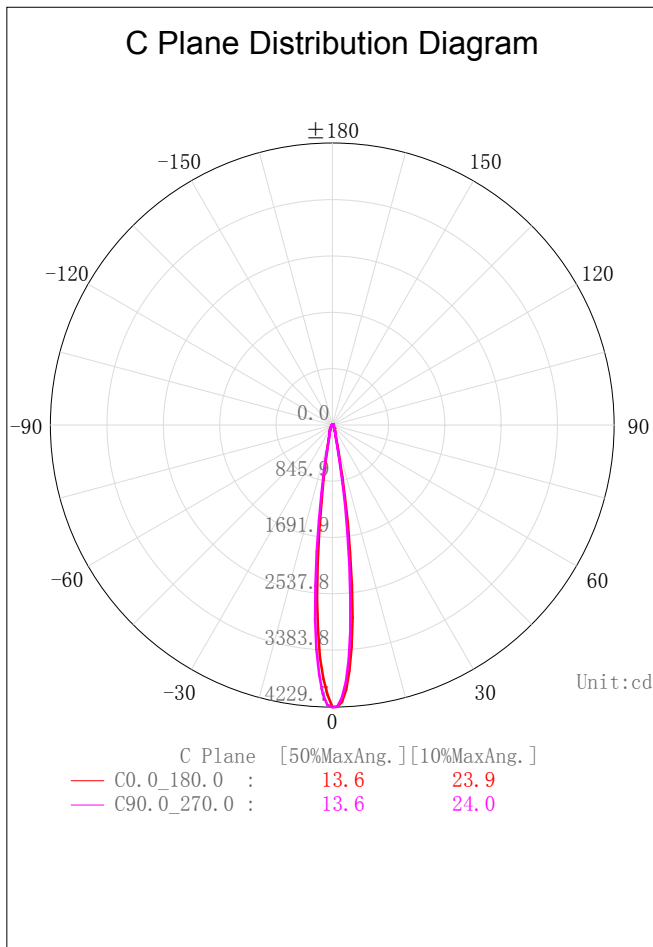

IES Indoor Report

Photometric Filename: OJL208-5W-3000K-Ra80-12-NEGRO-White.IES

Indoor Luminaire Photometric Data

Description Information

Luminary Name: OJL208-5W-3000K-Ra80-Whi12° -NEGRO		Lum. Catalog: LED Gnille Light	Test ID:
Lamp Name: CREE MHB-A-5050		Lamp Catalog: MHB	Test Date: 2021/06/22
Manufacture: Raynice		Shld. Ang(°): 12	Test Machine: GON-2000
Test Lab: Raynice		Frequency(Hz): 60	Lamp CCT(K): 3000 Ra: 80
Lum. Size (W*L*H): 0.000m*0.000m*0.000m		Lum. Area (m2): 0.000	Lum. W (kg): 0.010
Test System: C, γ	Test Step: C=30.0 γ =1.0	Temp. (°C): 25	Humidity (%): 60.0

Character Parameter

Lamp Speciality Parameter		Luminaire Speciality Parameter	
Rated Flux(lm): 1.000	Luminary Flux(lm): 374.048	Field Angle(10%Imax): 23.9(°)	
Rated Power(W): 5	Luminary Efficiency: 37404.76%	Down Lumens&Percent: 364.421lm 97.43%	
Rated Voltage(V): 9	Luminary EER(lm/W): 54.967	Up Lumens&Percent: 9.626lm 2.57%	
Tested Power(W): 6.805	Max. Candela(cd): 4229.690	S/MH: C0_a180=0.235 C90_270=0.235	
Lamps' Inside: 1	Max Cand@Ang.(°): C=0.0 γ =0.0	CIE Type: Semi-Direct	
Tested Electrics(V, A, pf): 118.4, 0.058, 0.988		Beam Angle(50%Imax): 13.6(°)	ErP Φ use(90°): 342.632lm
Lamp Size(W*L*H): 0.000m*0.000m*0.000m		Left=-5.9°, Right=7.6°	IRF (%): 2436.996

Plane ISO-Illuminance Curve

- Curves:
unit:lx
- [EMax] =469.966
 - [EMax*90%]=422.969
 - [EMax*80%]=375.972
 - [EMax*70%]=328.976
 - [EMax*60%]=281.979
 - [EMax*50%]=234.983
 - [EMax*40%]=187.986
 - [EMax*30%]=140.990
 - [EMax*20%]=93.993
 - [EMax*10%]=46.997

Illuminance-Distance Curve