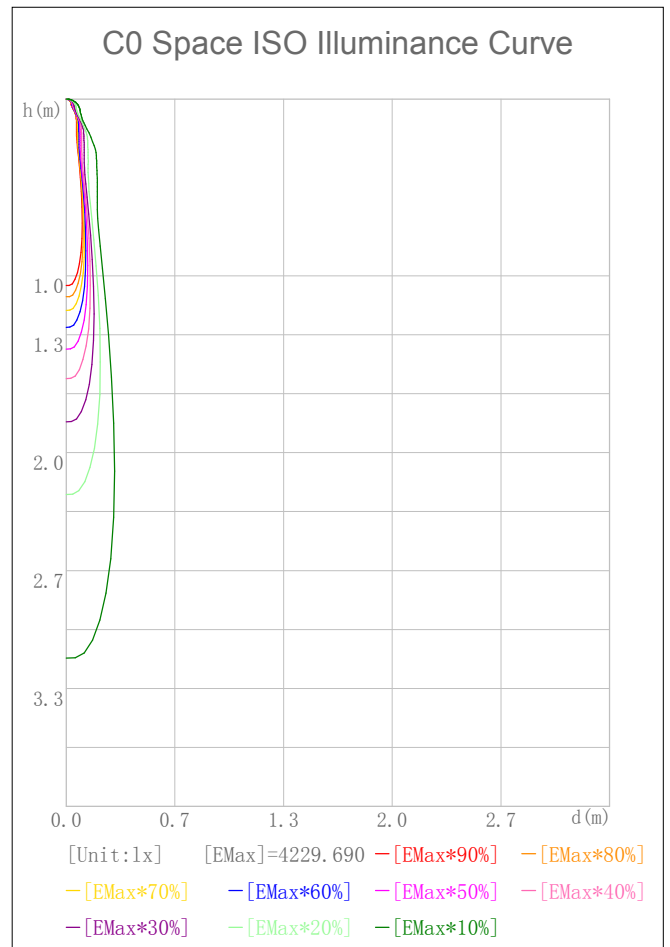

IES Indoor Report

Photometric Filename: OJL208-5W-3000K-Ra80-12-NEGRO-White.IES

Indoor Luminaire Photometric Data

Description Information

Luminary Name: OJL208-5W-3000K-Ra80-Whi12° -NEGRO		Lum. Catalog: LED Gnille Light	Test ID:
Lamp Name: CREE MHB-A-5050		Lamp Catalog: MHB	Test Date: 2021/06/22
Manufacture: Raynice		Shld. Ang(°): 12	Test Machine: GON-2000
Test Lab: Raynice		Frequency(Hz): 60	Lamp CCT(K): 3000 Ra: 80
Lum. Size (W*L*H): 0.000m*0.000m*0.000m		Lum. Area (m2): 0.000	Lum. W (kg): 0.010
Test System: C, γ	Test Step: C=30.0 γ =1.0	Temp. (°C): 25	Humidity (%): 60.0

Character Parameter

Lamp Speciality Parameter		Luminaire Speciality Parameter	
Rated Flux(lm): 1.000	Luminary Flux(lm): 374.048	Field Angle(10%Imax): 23.9(°)	
Rated Power(W): 5	Luminary Efficiency: 37404.76%	Down Lumens&Percent: 364.421lm 97.43%	
Rated Voltage(V): 9	Luminary EER(lm/W): 54.967	Up Lumens&Percent: 9.626lm 2.57%	
Tested Power(W): 6.805	Max. Candela(cd): 4229.690	S/MH: C0_a180=0.235 C90_270=0.235	
Lamps' Inside: 1	Max Cand@Ang.(°): C=0.0 γ =0.0	CIE Type: Semi-Direct	
Tested Electrics(V, A, pf): 118.4, 0.058, 0.988		Beam Angle(50%Imax): 13.6(°)	ErP Φ use(90°): 342.632lm
Lamp Size(W*L*H): 0.000m*0.000m*0.000m		Left=-5.9°, Right=7.6°	IRF (%): 2436.996

Plane ISO-Illuminance Curve

- Curves:
unit:lx
- [EMax] =469.966
 - [EMax*90%]=422.969
 - [EMax*80%]=375.972
 - [EMax*70%]=328.976
 - [EMax*60%]=281.979
 - [EMax*50%]=234.983
 - [EMax*40%]=187.986
 - [EMax*30%]=140.990
 - [EMax*20%]=93.993
 - [EMax*10%]=46.997